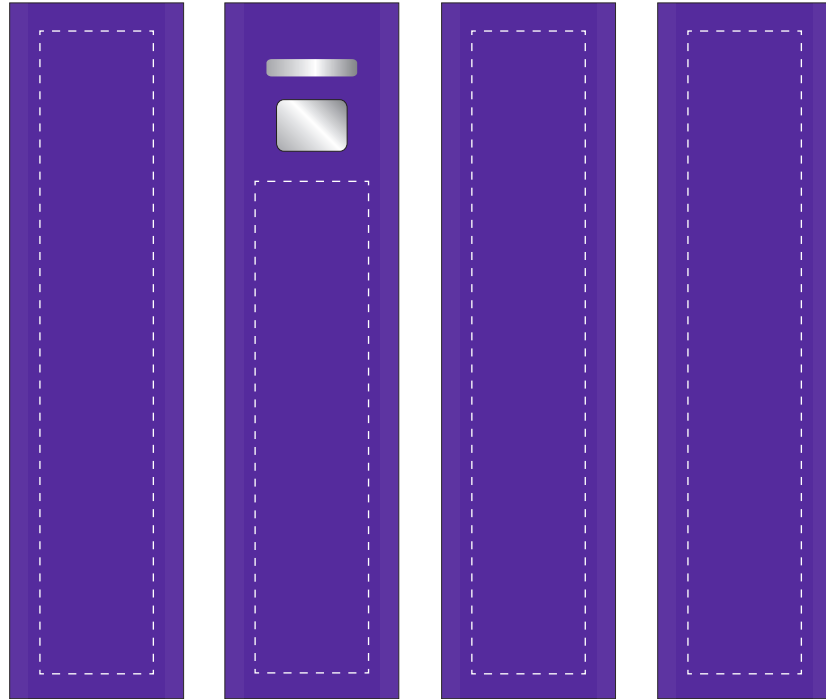

Your Ref:	Quantity:	Product Code: ZC2130
Our Ref:	Version: 1	Product Colour: PURPLE

**PRINTING CONCERNS:**

**PRODUCT INFO:**

We stock this item in the following colours

**PANTONE REFERENCE(S)**

Full Colour Printing

ARTWORK SCALE 100%

Product Image for visualisation  
- colours may vary

LEFT SIDE

FRONT

RIGHT SIDE

BACK

ARTWORK SCALE 100%  
Max print area: 65mm x 15mm

ARTWORK SCALE 100%  
Max print area: 85mm x 15mm

The dashed line is to demonstrate print area and will not appear on your printed item

**PLEASE NOTE:**

- All colours including print and product are for visual purposes only and should not be regarded as the actual colour of the product and print.
- Some products may vary from batch to batch and may differ from previous orders.
- The colour and texture of a product can also have an effect on the final print colour.
- By approving this order we accept that you understand these terms.